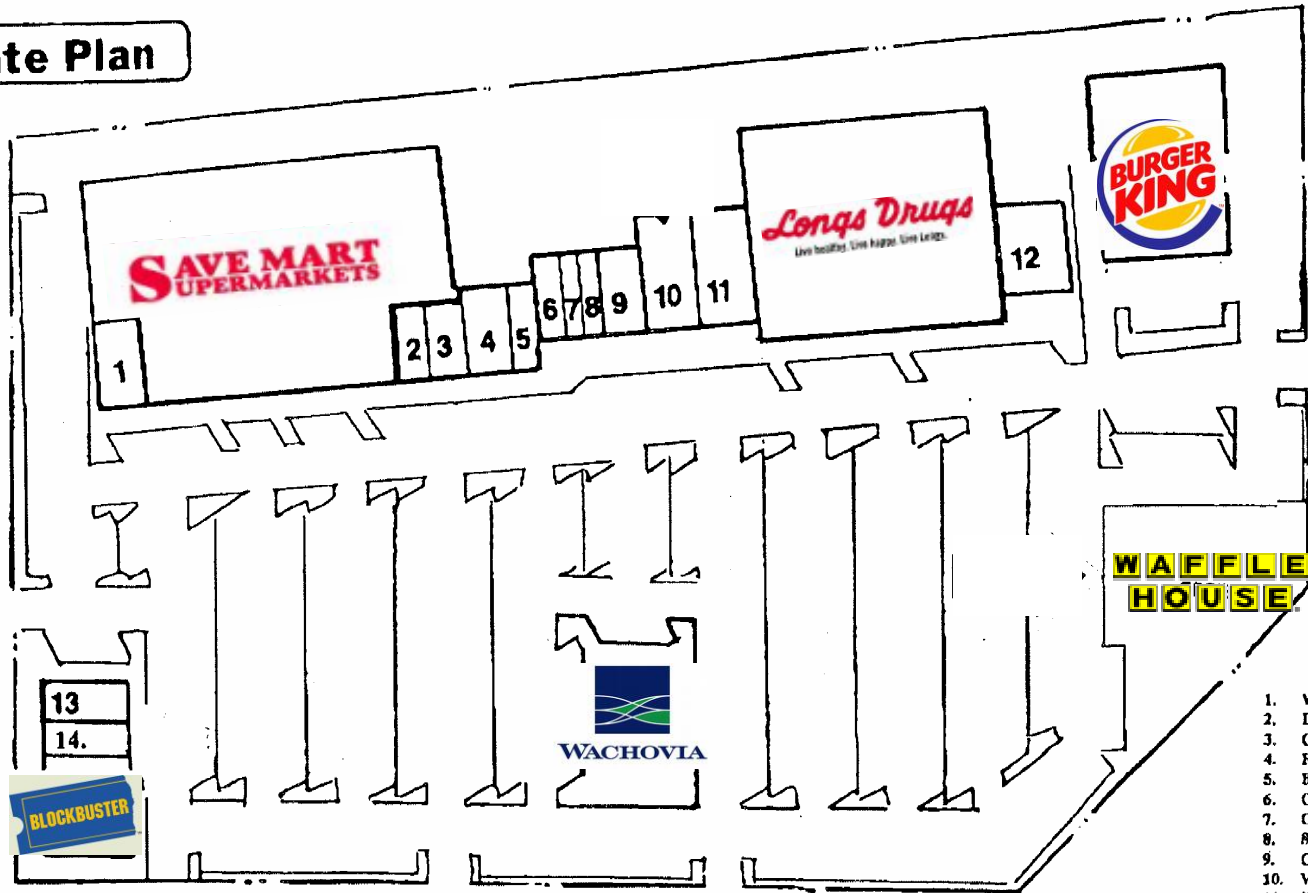

Site Plan

CLEVELAND AVENUE

COUNTRY CLUB BLVD.

- 1. Wash & Dry
- 2. Discoteca Imperial
- 3. Cuts Plus
- 4. Family Fashions
- 5. Baskin-Robbins
- 6. Olivia's Fine Jewelry
- 7. Check 'N Go
- 8. Subway Sandwich Shop
- 9. Gifts N Things
- 10. Vacant-2,900 sq. ft.
- 11. Renters Choice
- 12. Payless Shoe Source
- 13. Hong Kong Chinese Restaurant

HWY. 99